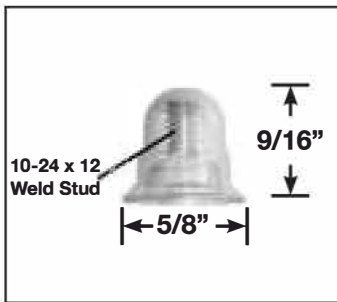

# KH KEYHOLE STUDS

Material	Part#
Stainless Steel Keyhole Stud 7/16 x 1/8 x 1/4 x 1/8 SS T-Slot	KHSS 716181418

Other sizes available, call for part numbers

# DC DOME CAP NUTS

Material	Part#
Zinc Plated	KD102410N0E0QZZ
Nickel Plated	KD102410N0EQ
Nickel Plate w/ Rubber Seal	KD102410W0ESW

# DC OPEN DOME CAP NUTS

Material	Part#
Zinc Plated	DO102410Z

Other sizes available, call for part numbers