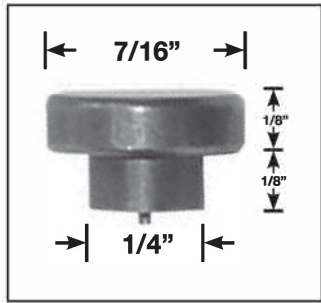

# KH KEYHOLE STUDS

Material	Part#
Stainless Steel Keyhole Stud 7/16 x 1/8 x 1/4 x 1/8 SS T-Slot	KHSS 716181418

Other sizes available, call for part numbers

# DC DOME CAP NUTS

Material	Part#
Zinc Plated	KD102410N0E0QZZ
Nickel Plated	KD102410N0EQ
Nickel Plate w/ Rubber Seal	KD102410W0ESW

# DC OPEN DOME CAP NUTS

Material	Part#
Zinc Plated	DO102410Z

Other sizes available, call for part numbers