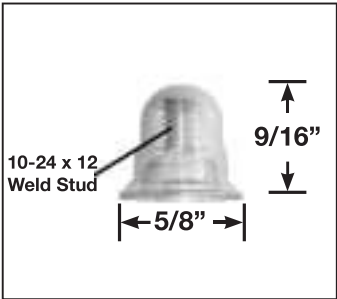

KH KEYHOLE STUDS

Material	Part#
Stainless Steel Keyhole Stud 7/16 x 1/8 x 1/4 x 1/8 SS T-Slot	KHSS 716181418

Other sizes available, call for part numbers

DC DOME CAP NUTS

Material	Part#
Zinc Plated	KD102410N0E0QZZ
Nickel Plated	KD102410B0EQ
Nickel Plate w/ Rubber Seal	KD102410W0ESW

DC OPEN DOME CAP NUTS

Material	Part#
Zinc Plated	DO102410Z

Other sizes available, call for part numbers

SN SPEED NUTS

Material	Part#
Zinc Plated	P N Z

STUD WELDING PRODUCTS, INC.

Los Angeles • San Francisco • Seattle • Phoenix
 Toll Free: 800.252.1919 • www.studweldprod.com