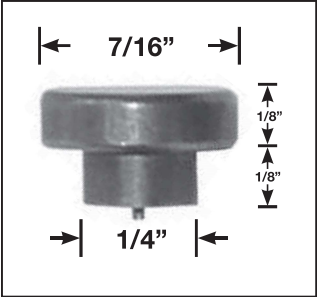

KH KEYHOLE STUDS

Material	Part#
Stainless Steel Keyhole Stud 7/16 x 1/8 x 1/4 x 1/8 SS T-Slot	KHSS 716181418

Other sizes available, call for part numbers

DC DOME CAP NUTS

Material	Part#
Zinc Plated	KD102410N0E0QZZ
Nickel Plated	KD102410B0EQ
Nickel Plate w/ Rubber Seal	KD102410W0ESW

DC OPEN DOME CAP NUTS

Material	Part#
Zinc Plated	DO102410Z

Other sizes available, call for part numbers

SN SPEED NUTS

Material	Part#
Zinc Plated	P N Z

STUD WELDING PRODUCTS, INC.

Los Angeles • San Francisco • Seattle • Phoenix
 Toll Free: 800.252.1919 • www.studweldprod.com