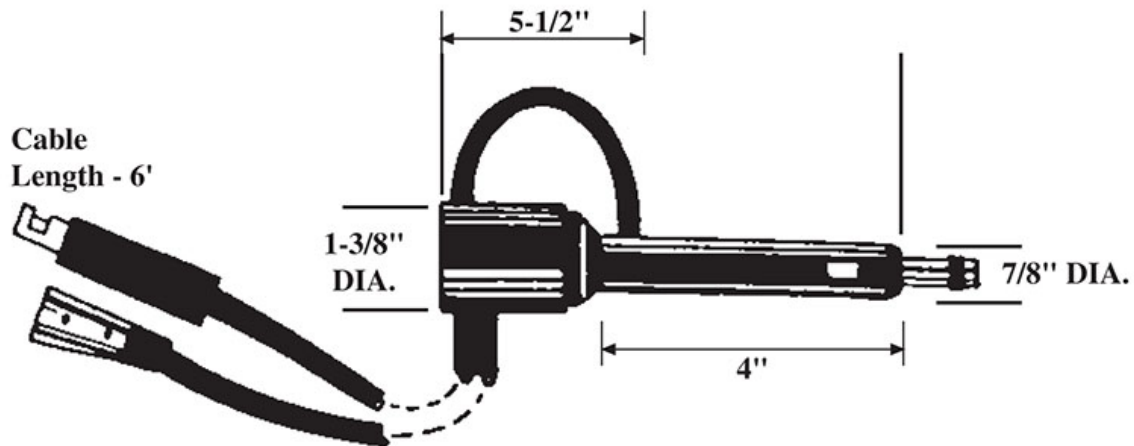

## SLIM LINE GUN

**Great for Small Spaces**  
**Self-Triggering**

### DESCRIPTION

The Slim-Line Gun is another form of collet extender, and can be preferable above the others. The Slim-Line Gun is a fully self-contained, self-triggering CD weld gun. This gun plugs directly into the welder and requires a "B" Collet. To operate, load the stud into the collet, locate the gun in place, and then press the stud against the base material. The weld will take place automatically, and firing occurs only upon proper pressure.