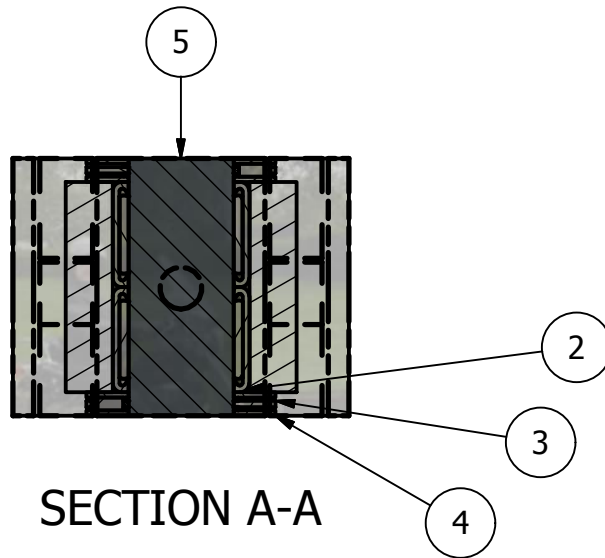

PARTS LIST			
ITEM	QTY	PART NUMBER	DESCRIPTION
1	2	0373M	1/4-20 SHCS x 2 1/2" LG. FULL THREADS
2	2	223013	5/8 NEEDLE BEARING
3	2	223829	5/8" THRUST BEARING
4	4	223830	5/8" THRUST WASHER
5	1	223831	PRESS FIT ROUTER SHAFT
6	1	224042	PRESS FIT CLEVIS FOR A-32
7	1	224043	TWE18500 PIVOT
8	1	224044	TWE18500 CAP

<i>Date:</i> 4/6/2017	<i>Tolerance:</i> .00.....±.010 DECIMAL: .000.....±.005 .0000.....±.0005	<i>Drawn By:</i> Drew	<i>Option No.:</i> 658432
<i>Name:</i> SWIVEL MOUNT FOR TWE18500 STUD WELDER			
<i>Material Specs:</i>			<i>Sheet:</i> 1 OF 1
			<i>Part No.:</i> 658432