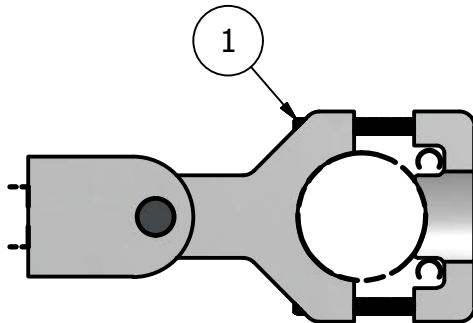

PARTS LIST			
ITEM	QTY	PART NUMBER	DESCRIPTION
1	2	0373M	1/4-20 SHCS x 2 1/2" LG. FULL THREADS
2	2	223013	5/8 NEEDLE BEARING
3	2	223829	5/8" THRUST BEARING
4	4	223830	5/8" THRUST WASHER
5	1	223831	PRESS FIT ROUTER SHAFT
6	1	224042	PRESS FIT CLEVIS FOR A-32
7	1	224043	TWE18500 PIVOT
8	1	224044	TWE18500 CAP

<i>Date:</i> 4/6/2017	<i>Tolerance:</i> .00.....±.010 DECIMAL: .000.....±.005 .0000.....±.0005	<i>Drawn By:</i> Drew	<i>Option No.:</i> 658432
<i>Name:</i> SWIVEL MOUNT FOR TWE18500 STUD WELDER			
<i>Material Specs:</i>			<i>Sheet:</i> 1 OF 1
			<i>Part No.:</i> 658432