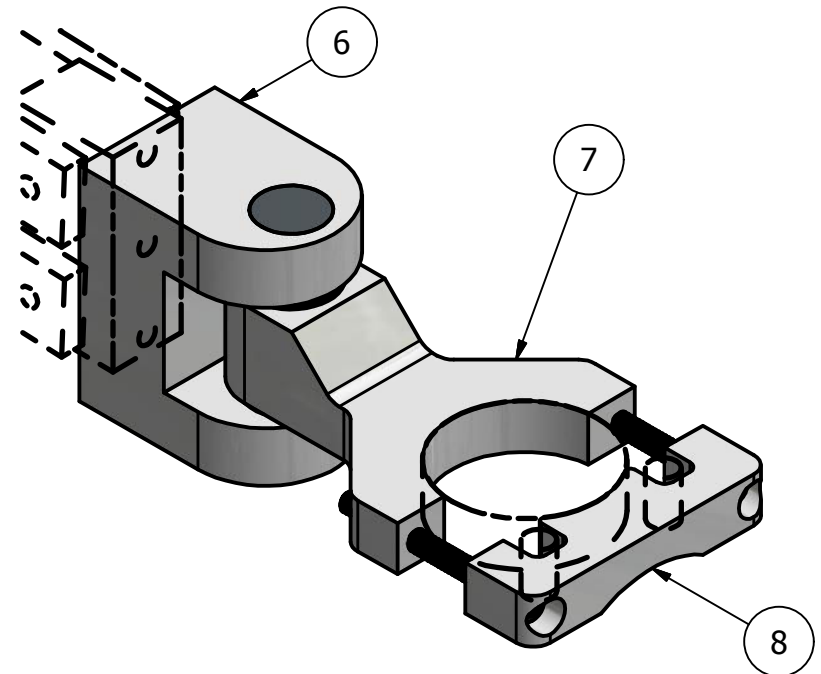

PARTS LIST			
ITEM	QTY	PART NUMBER	DESCRIPTION
1	2	0373M	1/4-20 SHCS x 2 1/2" LG. FULL THREADS
2	2	223013	5/8 NEEDLE BEARING
3	2	223829	5/8" THRUST BEARING
4	4	223830	5/8" THRUST WASHER
5	1	223831	PRESS FIT ROUTER SHAFT
6	1	224042	PRESS FIT CLEVIS FOR A-32
7	1	224043	TWE18500 PIVOT
8	1	224044	TWE18500 CAP

<i>Date:</i> 4/6/2017	<i>Tolerance:</i> .00.....±.010 DECIMAL: .000.....±.005 .0000.....±.0005	<i>Drawn By:</i> Drew	<i>Option No.:</i> 658432
<i>Name:</i> SWIVEL MOUNT FOR TWE18500 STUD WELDER			
<i>Material Specs:</i>			<i>Sheet:</i> 1 OF 1
			<i>Part No.:</i> 658432